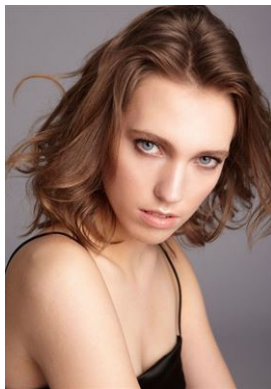

## Agnieszka

HEIGHT	178 - 5' 10"
BUST	83 - 32"
WAIST	60 - 23"
HIPS	91 - 36"
DRESS SIZE	36
SHOES	38 - 6 1/2
HAIR	Light Brown
EYES	Blue