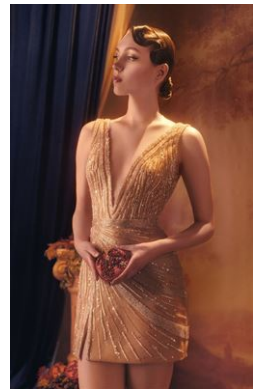

## Agnieszka

HEIGHT	178 - 5' 10"
BUST	83 - 32"
WAIST	60 - 23"
HIPS	91 - 36"
DRESS SIZE	36
SHOES	38 - 6 1/2
HAIR	Light Brown
EYES	Blue