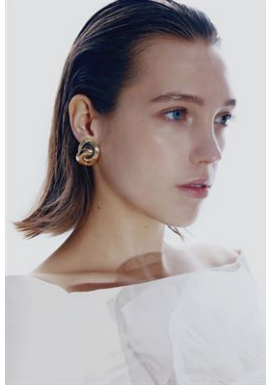

## Agnieszka

HEIGHT	178 - 5' 10"
BUST	83 - 32"
WAIST	60 - 23"
HIPS	91 - 36"
DRESS SIZE	36
SHOES	38 - 6 1/2
HAIR	Light Brown
EYES	Blue