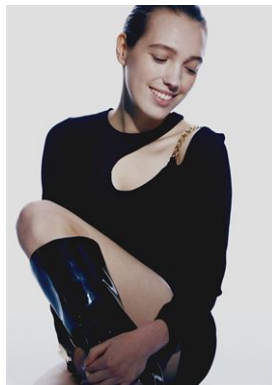

## Agnieszka

HEIGHT	178 - 5' 10"
BUST	83 - 32"
WAIST	60 - 23"
HIPS	91 - 36"
DRESS SIZE	36
SHOES	38 - 6 1/2
HAIR	Light Brown
EYES	Blue