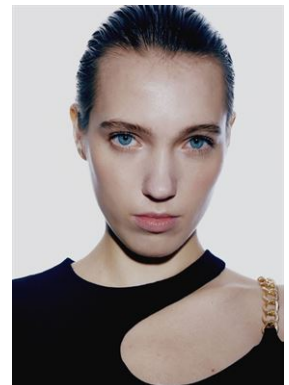

## Agnieszka

HEIGHT	178 - 5' 10"
BUST	83 - 32"
WAIST	60 - 23"
HIPS	91 - 36"
DRESS SIZE	36
SHOES	38 - 6 1/2
HAIR	Light Brown
EYES	Blue