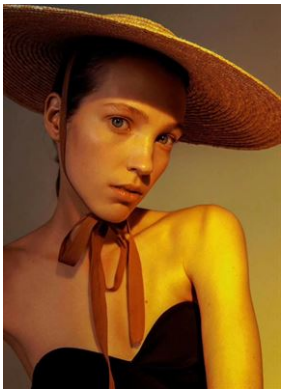

## Agnieszka

HEIGHT	178 - 5' 10"
BUST	83 - 32"
WAIST	60 - 23"
HIPS	91 - 36"
DRESS SIZE	36
SHOES	38 - 6 1/2
HAIR	Light Brown
EYES	Blue