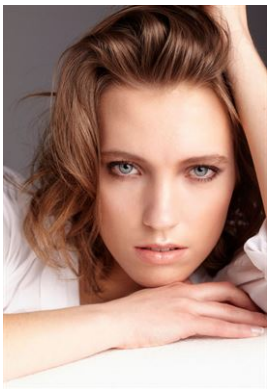

## Agnieszka

HEIGHT	178 - 5' 10"
BUST	83 - 32"
WAIST	60 - 23"
HIPS	91 - 36"
DRESS SIZE	36
SHOES	38 - 6 1/2
HAIR	Light Brown
EYES	Blue