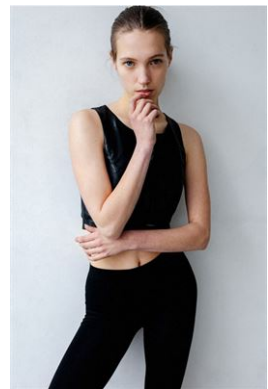

## Agnieszka

HEIGHT	178 - 5' 10"
BUST	83 - 32"
WAIST	60 - 23"
HIPS	91 - 36"
DRESS SIZE	36
SHOES	38 - 6 1/2
HAIR	Light Brown
EYES	Blue