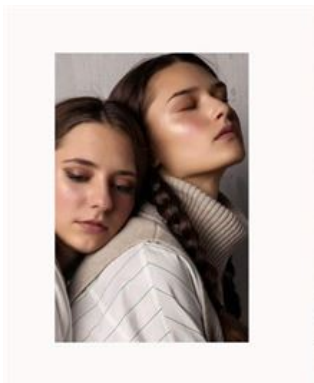

Hanna S

HEIGHT	177 - 5' 9.5"
BUST	83 - 32"
WAIST	61 - 24"
HIPS	90 - 35"
DRESS SIZE	34 - 36
SHOES	37 - 6
HAIR	Brown
EYES	Blue

DONGFANG STUDIO