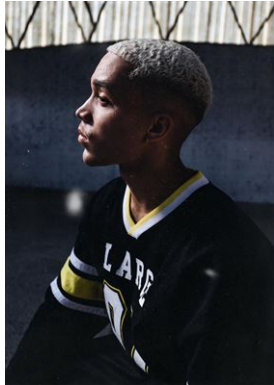

Malcolm

HEIGHT	184 - 6' 0.5"
CHEST	98 - 38"
WAIST	83 - 32"
HIPS	101 - 39"
SUIT SIZE	
SHOES	43 - 9 1/2
HAIR	Blonde
EYES	Brown

stars

Model-Management e.K.