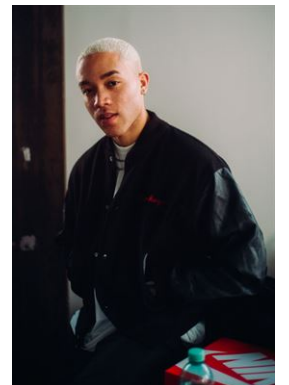

Malcolm

HEIGHT	184 - 6' 0.5"
CHEST	98 - 38"
WAIST	83 - 32"
HIPS	101 - 39"
SUIT SIZE	
SHOES	43 - 9 1/2
HAIR	Blonde
EYES	Brown

stars

Model-Management e.K.