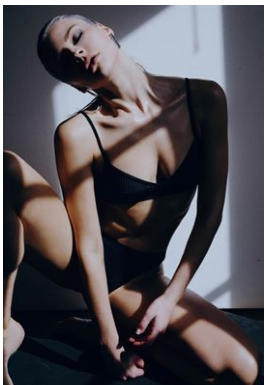

## Masha

HEIGHT	176 - 5' 9"
BUST	88 - 35"
WAIST	64 - 25"
HIPS	96 - 38"
DRESS SIZE	36
SHOES	39 - 7 1/2
HAIR	Blonde
EYES	Blue