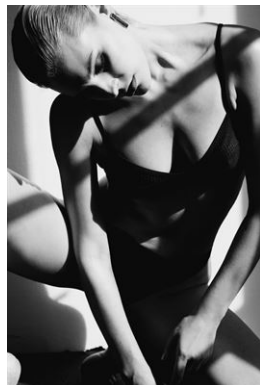

## Masha

HEIGHT	176 - 5' 9"
BUST	88 - 35"
WAIST	64 - 25"
HIPS	96 - 38"
DRESS SIZE	36
SHOES	39 - 7 1/2
HAIR	Blonde
EYES	Blue