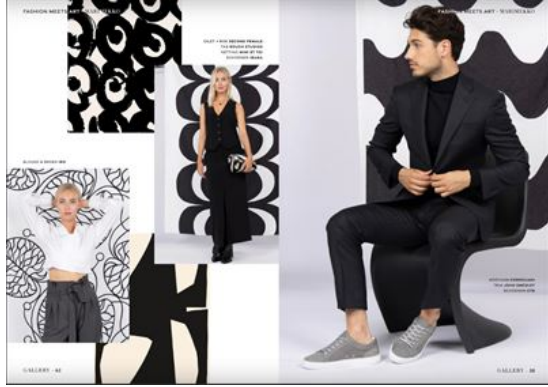

Milan Carvalho

HEIGHT	184 - 6' 0.5"
CHEST	102 - 40"
WAIST	78 - 30"
HIPS	103 - 40"
SUIT SIZE	50
SHOES	43 - 9 1/2
HAIR	Brown
EYES	Brown

Lenovo
Tab P11 Pro

Smarter
technology
for all

Lenovo

¿Fin del trabajo?
¡Tiempo de palomitas!

A promotional advertisement for the Lenovo Tab P11 Pro. It features a man in a red shirt sitting on a blue sofa, using a laptop and eating popcorn. The text is in Spanish, suggesting a transition from work to leisure.