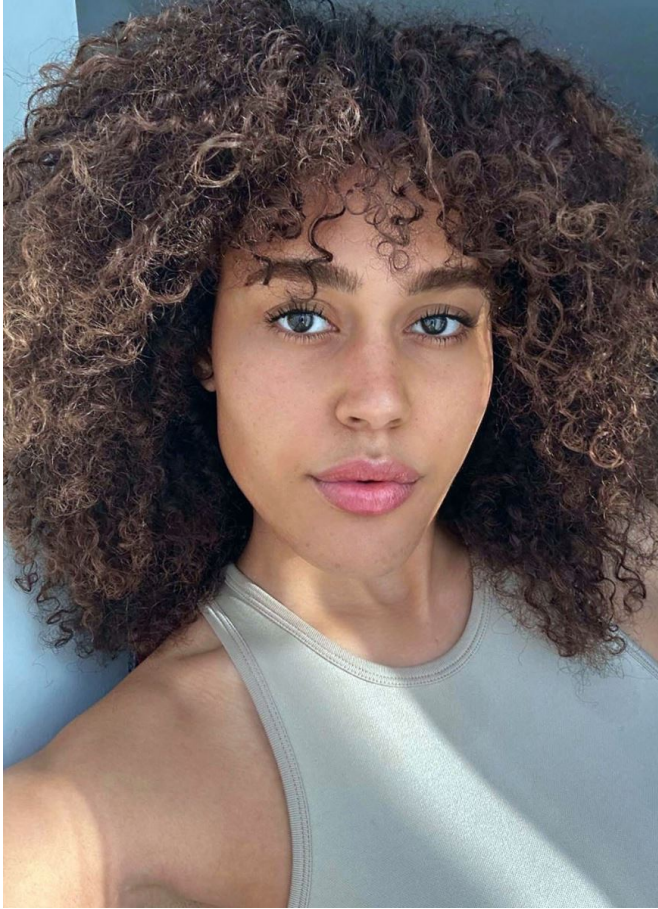

Shanel

HEIGHT	176 - 5' 9"
BUST	90 - 35"
WAIST	70 - 27"
HIPS	96 - 38"
DRESS SIZE	38
SHOES	41 - 9
HAIR	Brown
EYES	Brown