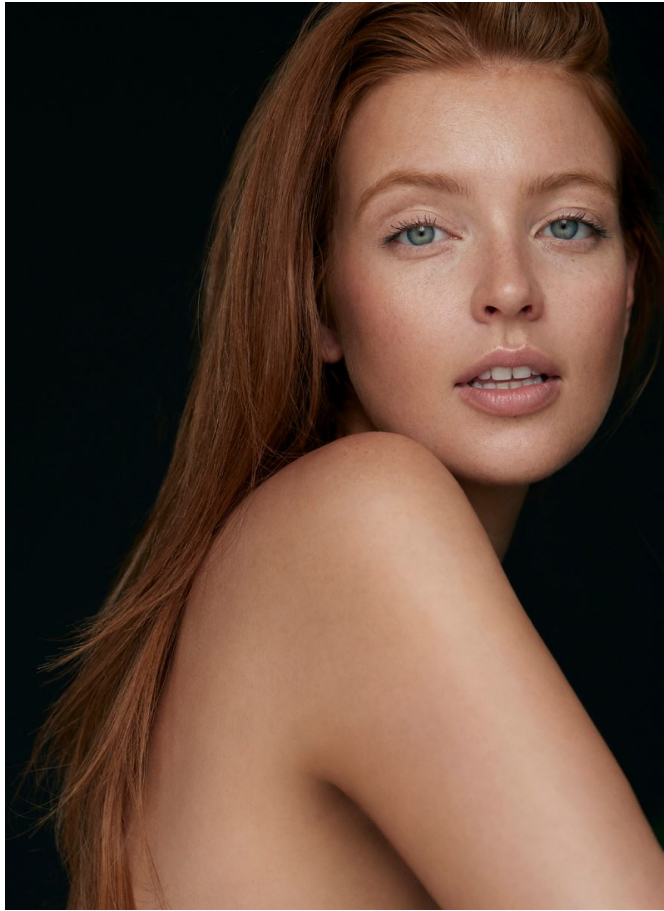

## Anna Arendshorst

HEIGHT	180 - 5' 11"
BUST	85 - 33"
WAIST	63 - 24"
HIPS	94 - 37"
DRESS SIZE	36
SHOES	39 - 7 1/2
HAIR	Red
EYES	Blue-Grey