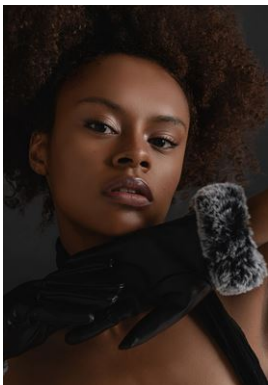

Ashton

HEIGHT	177 - 5' 9.5"
BUST	86 - 34"
WAIST	66 - 26"
HIPS	89 - 35"
DRESS SIZE	36
SHOES	40,5 - 8 1/2
HAIR	Black
EYES	Brown

stars

Model-Management e.K.