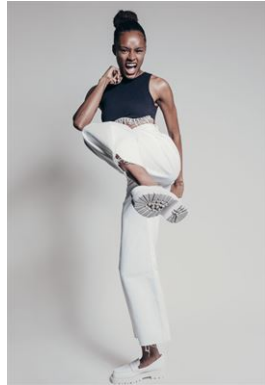

Ashton

HEIGHT	177 - 5' 9.5"
BUST	86 - 34"
WAIST	66 - 26"
HIPS	89 - 35"
DRESS SIZE	36
SHOES	40,5 - 8 1/2
HAIR	Black
EYES	Brown

stars

Model-Management e.K.