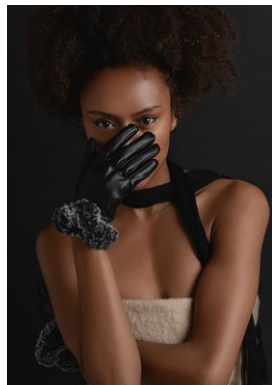

Ashton

HEIGHT	177 - 5' 9.5"
BUST	86 - 34"
WAIST	66 - 26"
HIPS	89 - 35"
DRESS SIZE	36
SHOES	40,5 - 8 1/2
HAIR	Black
EYES	Brown

stars

Model-Management e.K.