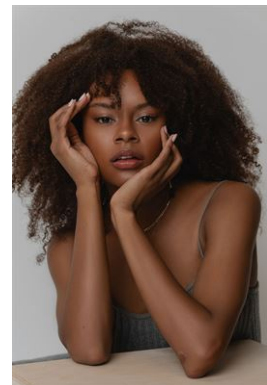

Ashton

HEIGHT	177 - 5' 9.5"
BUST	86 - 34"
WAIST	66 - 26"
HIPS	89 - 35"
DRESS SIZE	36
SHOES	40,5 - 8 1/2
HAIR	Black
EYES	Brown

stars

Model-Management e.K.