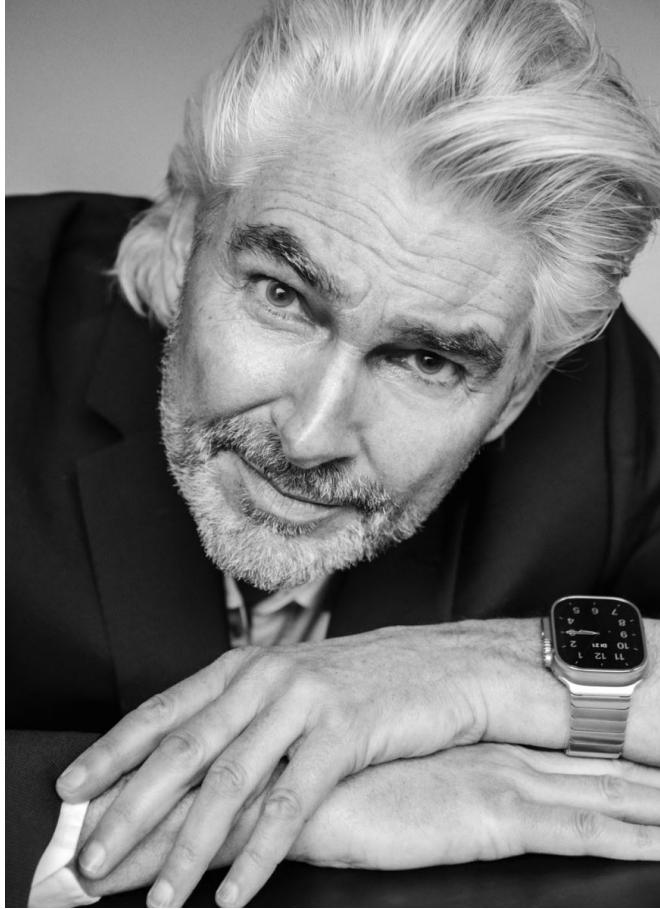

# Frank Hagedorn

HEIGHT	192 - 6' 3.5"
CHEST	106 - 41"
WAIST	98 - 38"
HIPS	102 - 40"
SHOES	45 - 11
HAIR	Grey
EYES	Hazel