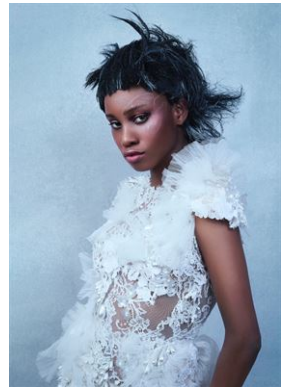

Jessica

| | |
|------------|-------------|
| HEIGHT | 173 - 5' 8" |
| BUST | 85 - 33" |
| WAIST | 66 - 26" |
| HIPS | 97 - 38" |
| DRESS SIZE | 36 - 38 |
| SHOES | 38,5 - 7 |
| HAIR | Black |
| EYES | Brown |