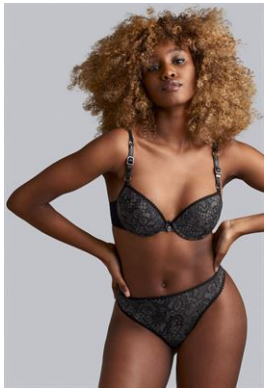

Jessica

| | |
|------------|-------------|
| HEIGHT | 173 - 5' 8" |
| BUST | 85 - 33" |
| WAIST | 66 - 26" |
| HIPS | 97 - 38" |
| DRESS SIZE | 36 - 38 |
| SHOES | 38,5 - 7 |
| HAIR | Black |
| EYES | Brown |