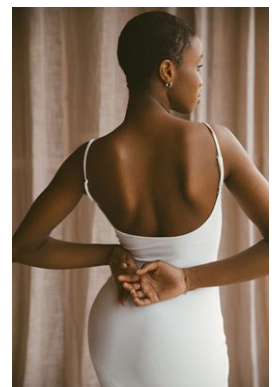

Jessica

| | |
|------------|-------------|
| HEIGHT | 173 - 5' 8" |
| BUST | 85 - 33" |
| WAIST | 66 - 26" |
| HIPS | 97 - 38" |
| DRESS SIZE | 36 - 38 |
| SHOES | 38,5 - 7 |
| HAIR | Black |
| EYES | Brown |