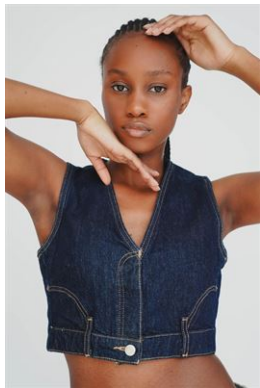

Jessica

| | |
|------------|-------------|
| HEIGHT | 173 - 5' 8" |
| BUST | 85 - 33" |
| WAIST | 66 - 26" |
| HIPS | 97 - 38" |
| DRESS SIZE | 36 - 38 |
| SHOES | 38,5 - 7 |
| HAIR | Black |
| EYES | Brown |