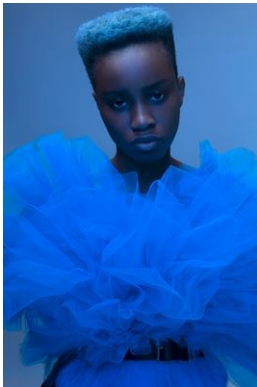

Jessica

| | |
|------------|-------------|
| HEIGHT | 173 - 5' 8" |
| BUST | 85 - 33" |
| WAIST | 66 - 26" |
| HIPS | 97 - 38" |
| DRESS SIZE | 36 - 38 |
| SHOES | 38,5 - 7 |
| HAIR | Black |
| EYES | Brown |