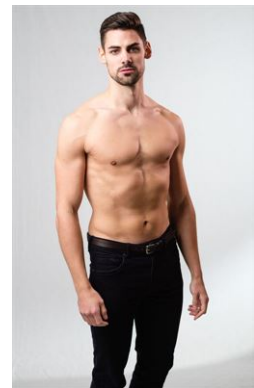

Kevin

HEIGHT	184 - 6' 0.5"
CHEST	96 - 38"
WAIST	80 - 31"
HIPS	99 - 39"
SHOES	43 - 9 1/2
HAIR	Dark Brown
EYES	Hazel

stars

Model-Management e.K.