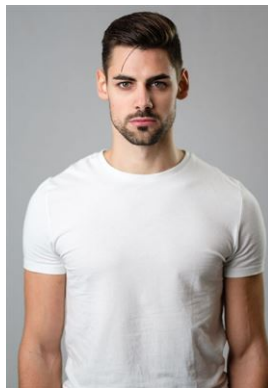

Kevin

HEIGHT	184 - 6' 0.5"
CHEST	96 - 38"
WAIST	80 - 31"
HIPS	99 - 39"
SHOES	43 - 9 1/2
HAIR	Dark Brown
EYES	Hazel

stars

Model-Management e.K.