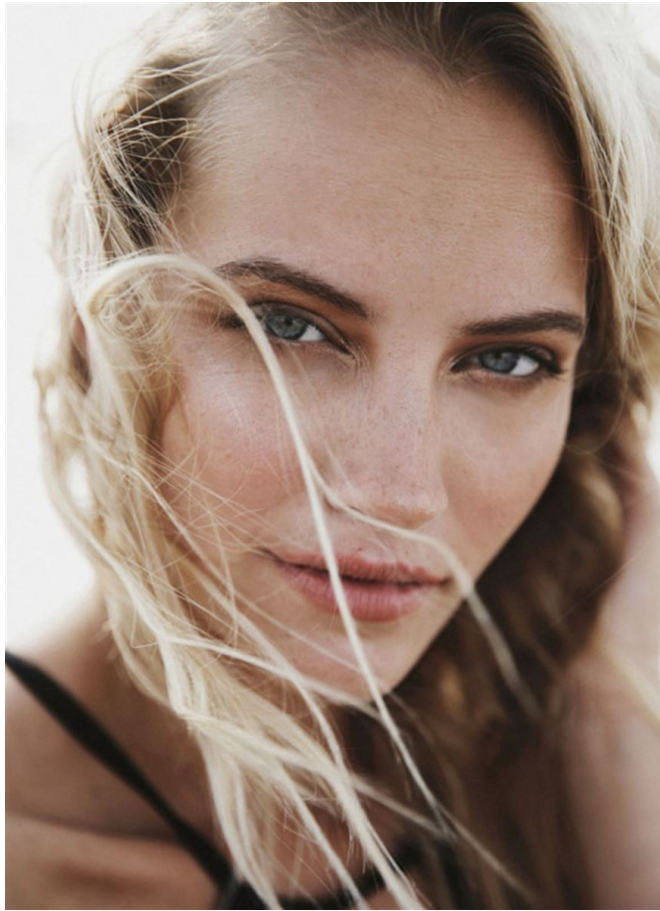

## Lisa Cats

HEIGHT	174 - 5' 8.5"
BUST	85 - 33"
WAIST	68 - 26"
HIPS	93 - 36"
SHOES	39 - 7 1/2
HAIR	blond
EYES	blau