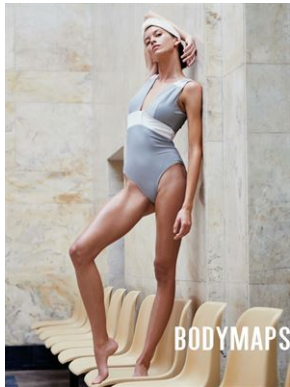

## Malgorzata

HEIGHT	180 - 5' 11"
BUST	89 - 35"
WAIST	68 - 26"
HIPS	92 - 36"
SHOES	40 - 8
HAIR	Brown
EYES	Brown