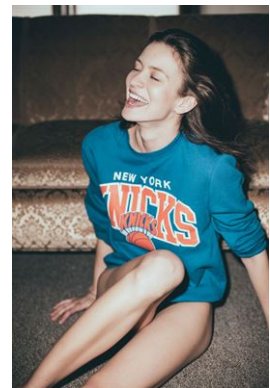

## Malgorzata

HEIGHT	180 - 5' 11"
BUST	89 - 35"
WAIST	68 - 26"
HIPS	92 - 36"
SHOES	40 - 8
HAIR	Brown
EYES	Brown