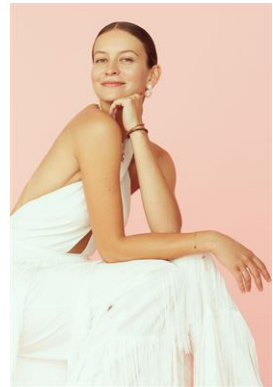

## Malgorzata

HEIGHT	180 - 5' 11"
BUST	89 - 35"
WAIST	68 - 26"
HIPS	92 - 36"
SHOES	40 - 8
HAIR	Brown
EYES	Brown