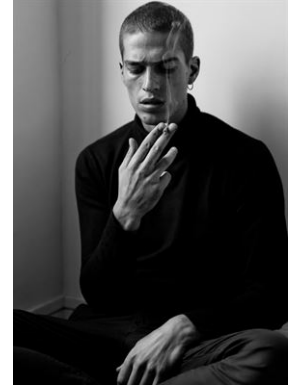

## Marco Vinante

HEIGHT	184 - 6' 0.5"
BUST	91 - 36"
WAIST	73 - 28"
HIPS	93 - 36"
SHOES	43 - 10 1/2
HAIR	Brown
EYES	Brown

PORTOFIORI