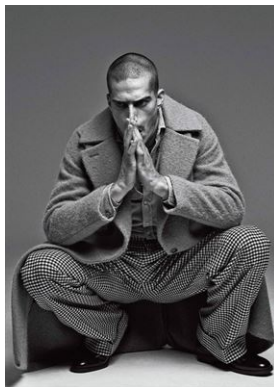

## Marco Vinante

HEIGHT	184 - 6' 0.5"
BUST	91 - 36"
WAIST	73 - 28"
HIPS	93 - 36"
SHOES	43 - 10 1/2
HAIR	Brown
EYES	Brown

PORTOFIORI