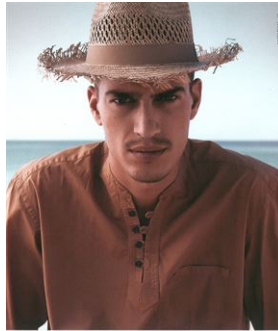

## Marco Vinante

HEIGHT	184 - 6' 0.5"
BUST	91 - 36"
WAIST	73 - 28"
HIPS	93 - 36"
SHOES	43 - 10 1/2
HAIR	Brown
EYES	Brown

PORTOFIORI