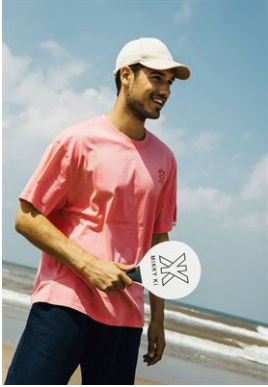

Milan Carvalho

| | |
|--------|---------------|
| HEIGHT | 184 - 6' 0.5" |
| CHEST | 102 - 40" |
| WAIST | 78 - 30" |
| HIPS | 103 - 40" |
| SHOES | 43 - 9 1/2 |
| HAIR | Brown |
| EYES | Brown |

stars

Model-Management e.K.