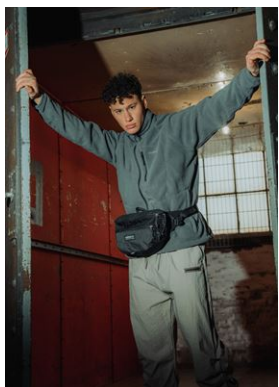

Philip Habib

HEIGHT	184 - 6' 0.5"
CHEST	104 - 41"
WAIST	84 - 33"
HIPS	101 - 39"
SUIT SIZE	48 - 50
SHOES	43 - 9 1/2
HAIR	Brown
EYES	Brown

stars

Model-Management e.K.