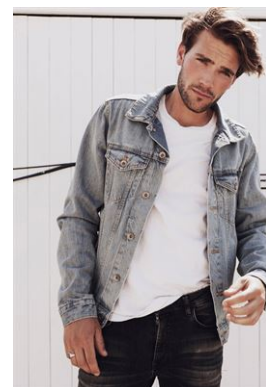

## Roy

HEIGHT	186 - 6' 1"
CHEST	100 - 39"
WAIST	83 - 32"
HIPS	98 - 38"
SHOES	44 - 10 1/2
HAIR	Dark Blonde
EYES	Blue-Green