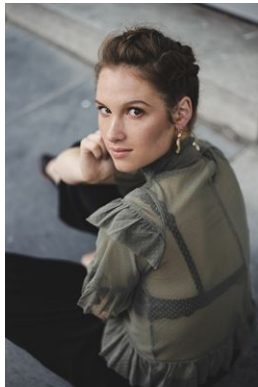

Sophie

HEIGHT	179 - 5' 10.5"
BUST	82 - 32"
WAIST	62 - 24"
HIPS	90 - 35"
SHOES	39,5 - 7 1/2
HAIR	Dark Blonde
EYES	Brown

stars

Model-Management e.K.